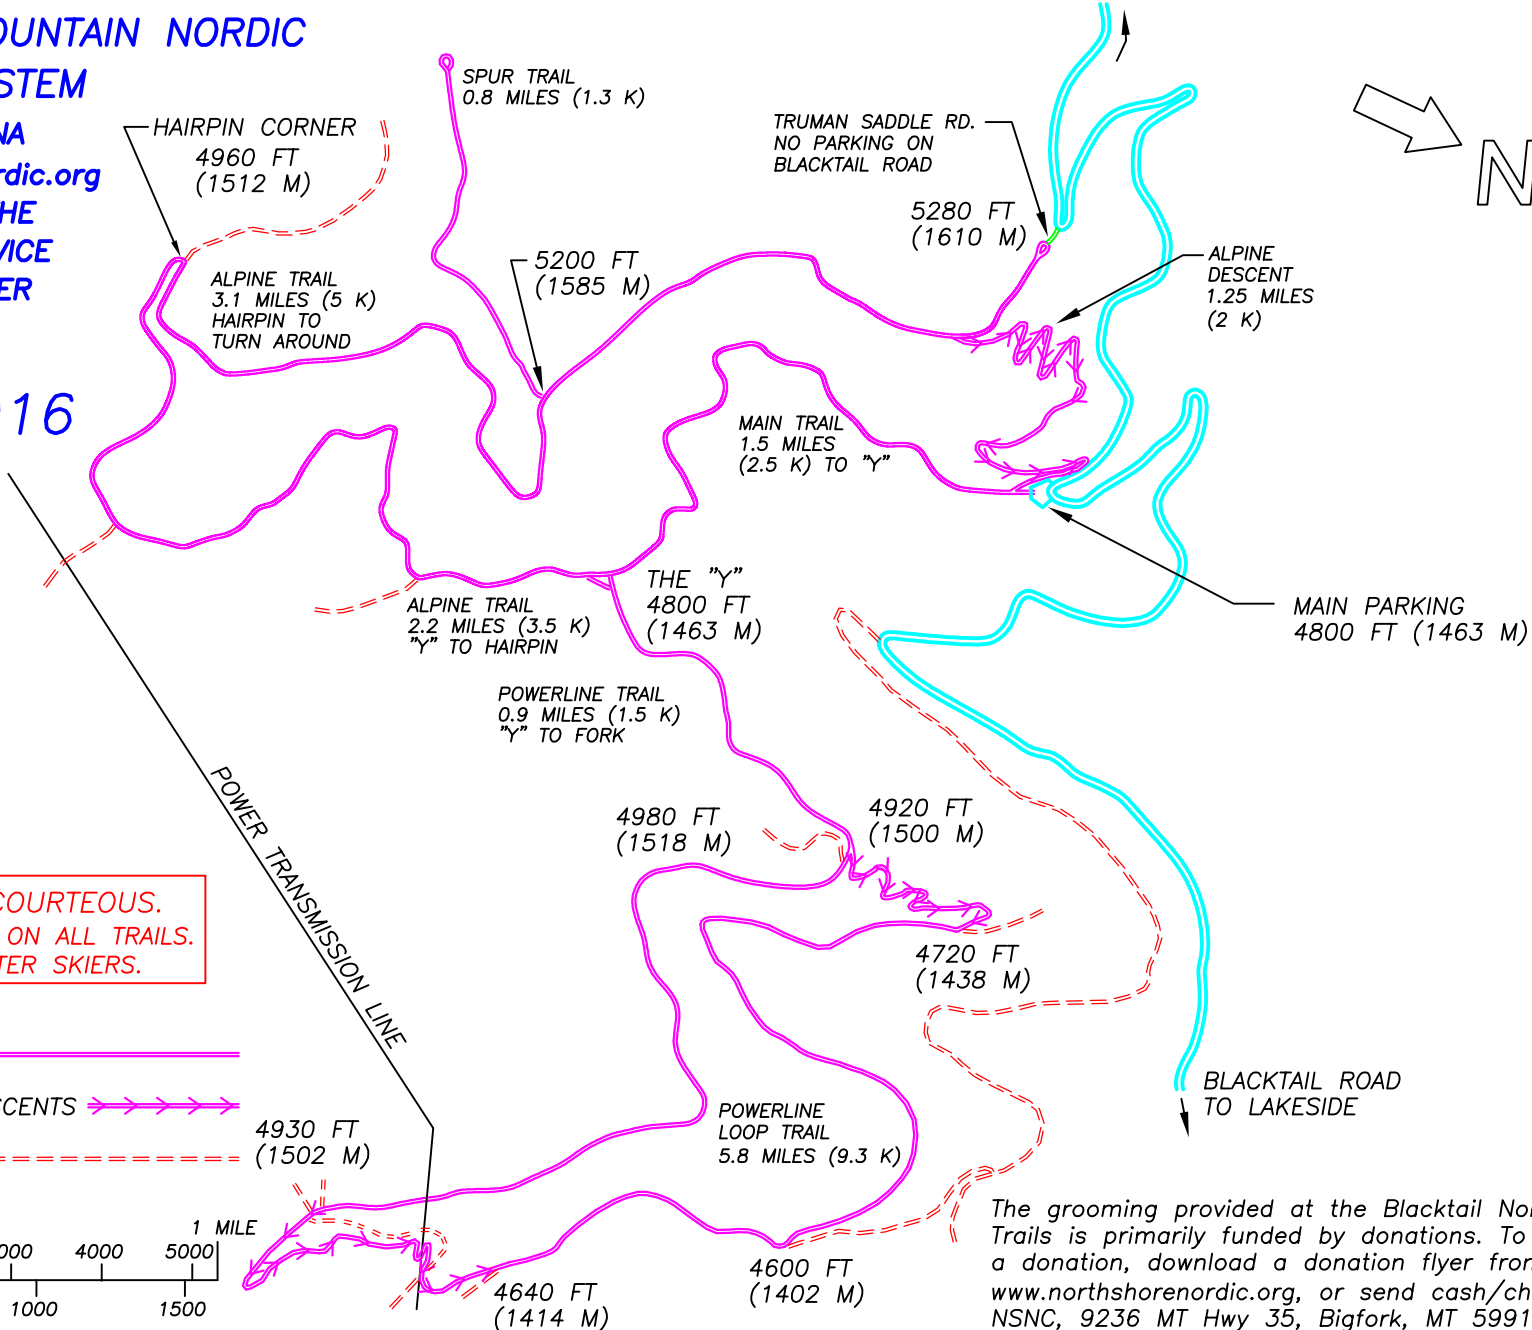

NORTH SHORE NORDIC CLUB

BLACKTAIL MOUNTAIN NORDIC SKI TRAIL SYSTEM

LAKESIDE, MONTANA
www.northshorenordic.org
 PARTNERS WITH THE
 U.S. FOREST SERVICE
 SWAN LAKE RANGER
 DISTRICT

2015-2016

BLACKTAIL ROAD
TO BLACKTAIL MOUNTAIN SKI AREA

PLEASE BE COURTEOUS.
 TWO WAY TRAFFIC ON ALL TRAILS.
 YIELD TO FASTER SKIERS.

- GROOMED TRAILS —————
- GROOMED STEEP DESCENTS ———>>>>
- OTHER TRAILS - - - - -

The grooming provided at the Blacktail Nordic Trails is primarily funded by donations. To make a donation, download a donation flyer from www.northshorenordic.org, or send cash/check to: NSNC, 9236 MT Hwy 35, Bigfork, MT 59911.